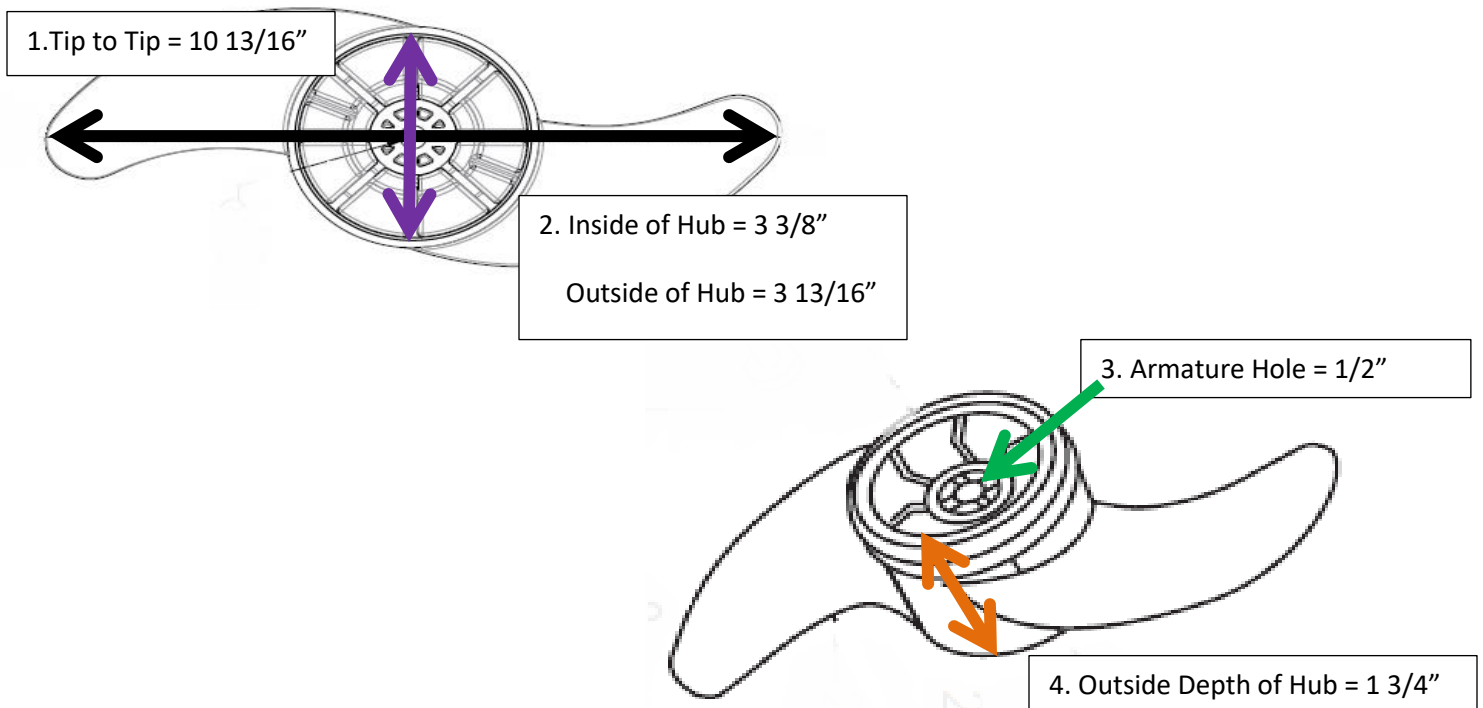

**KIT #1378306 (PROPS: 2091121, 209110, 209111, 209112)**

**FINISHED GOODS PROP KIT #MKP-4 (1865005)**

*Obsolete – subs to MKP-8 - 1378129*

Drive Pin number = 2092600

Prop Lock Washer number = 2091700

Prop Nut number = 2093100