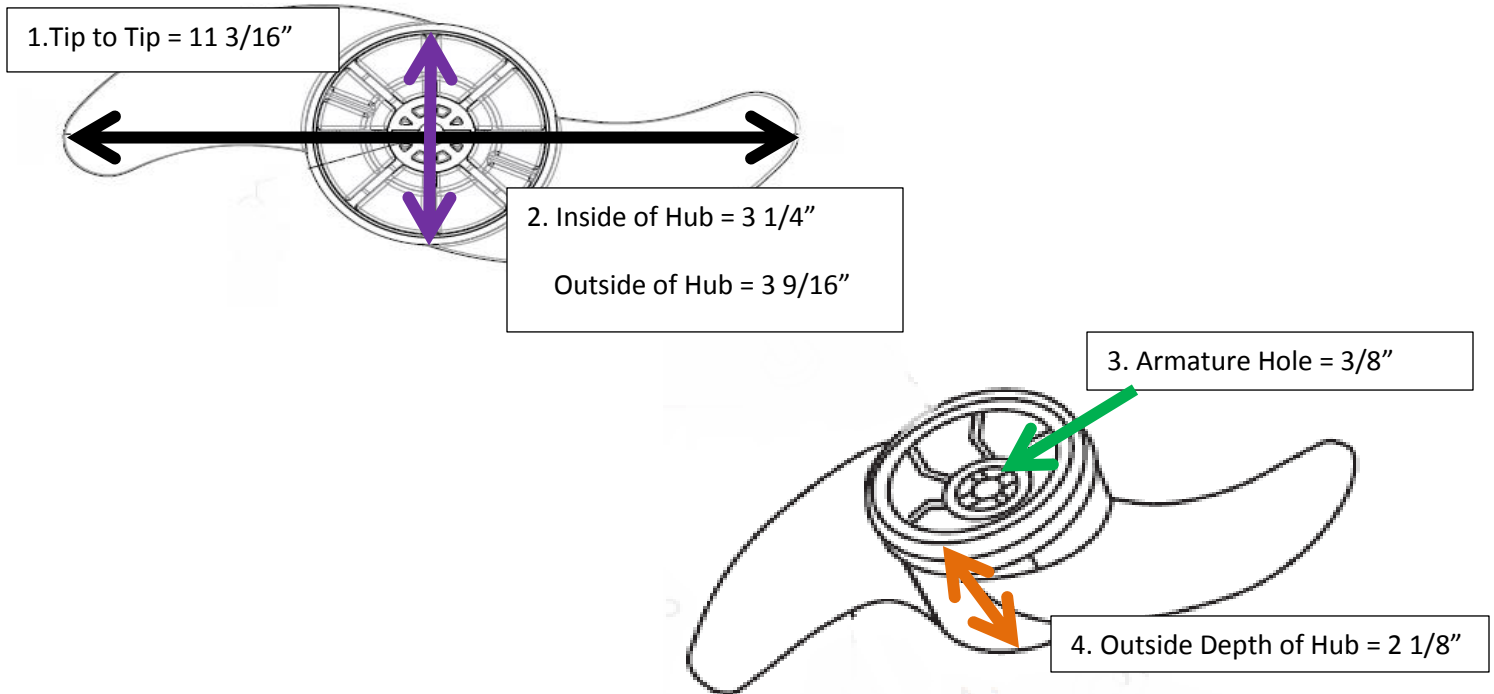

Drive Pin number = 2092600

Prop Lock Washer number = 2051700

Prop Nut number = 2053100

FITS-MOTOR DIAMETER: 3 5/8"

Turbo Pro series: 112, 312, 324, 412, 512, 524, 712, 724, 812, 824 (all have Turbo Pro behind them)

PowerDrive series: 812, 824, 42 PD/C, 42 PD/AP/C, 48 PD/AP/C, 50 PD, 54 PD Pontoon, 55 PD, 55 PD/AP, 60 PD, 60 PD/AP, 64 PD Pontoon, 65 PD, 65 PD/AP,

Riptide PowerDrive series: RT 42 AP/C, RT 48 AP/C, RT 55 AP, RT 65 AP, RT 55 PD/AP, RT 65 PD/AP

All Terrain series: 42 AT, 42 AT/H, 46 AT, 46 AT/H, 47 AT, 48 AT, 48 AT/H, 50 AT, 55 AT, 55 AT/H, 65 AT, 65 AT/H

Extreme series: 42 EX

Maxxum Bowmount series: MAX 44/FC, MAX 44/HC, MAX 44AT, MAX 50SC/FC, MAX 54AT, MAX 54/FC, MAX 55AT, MAX 55/FC, MAX 55/HC, MAX 55SC/FC, MAX 55SC/HC, MAX 65/FC, MAX 65/HC, MAX 65SC/FC, MAX 65SC/HC

Riptide Bowmount series: RT 50SC/HC, RT 55/HC, RT 55SC/HC, RT 65/HC, RT 65SC/HC, RT 65SC/H-3X Steering

Maxxum Transom series: MAX 50T, MAX 50BT, MAX 55T, MAX 55BT, MAX 65T, MAX 65BT

Riptide Transom series: RT 50/S, RT 50SC/S, RT 55/S, RT65/S

Transom series: 90T, Endura 44, Endura 46, Endura Pro 46, Endura 50, Endura 55, Endura Pro 55, Endura Pro 52, Spider 50, PowerMax 47, Cabela's 46, Cabela's 55, Cabela's 65, Vector 46, Vector 55, Vector 65, Vector 55-3X Steering, Vector 65-3X Steering, Camo 55

VANTAGE 55, GENESIS 55, GENESIS 55 AP, EP42, EP48, EP96

CREATED MARCH 2014