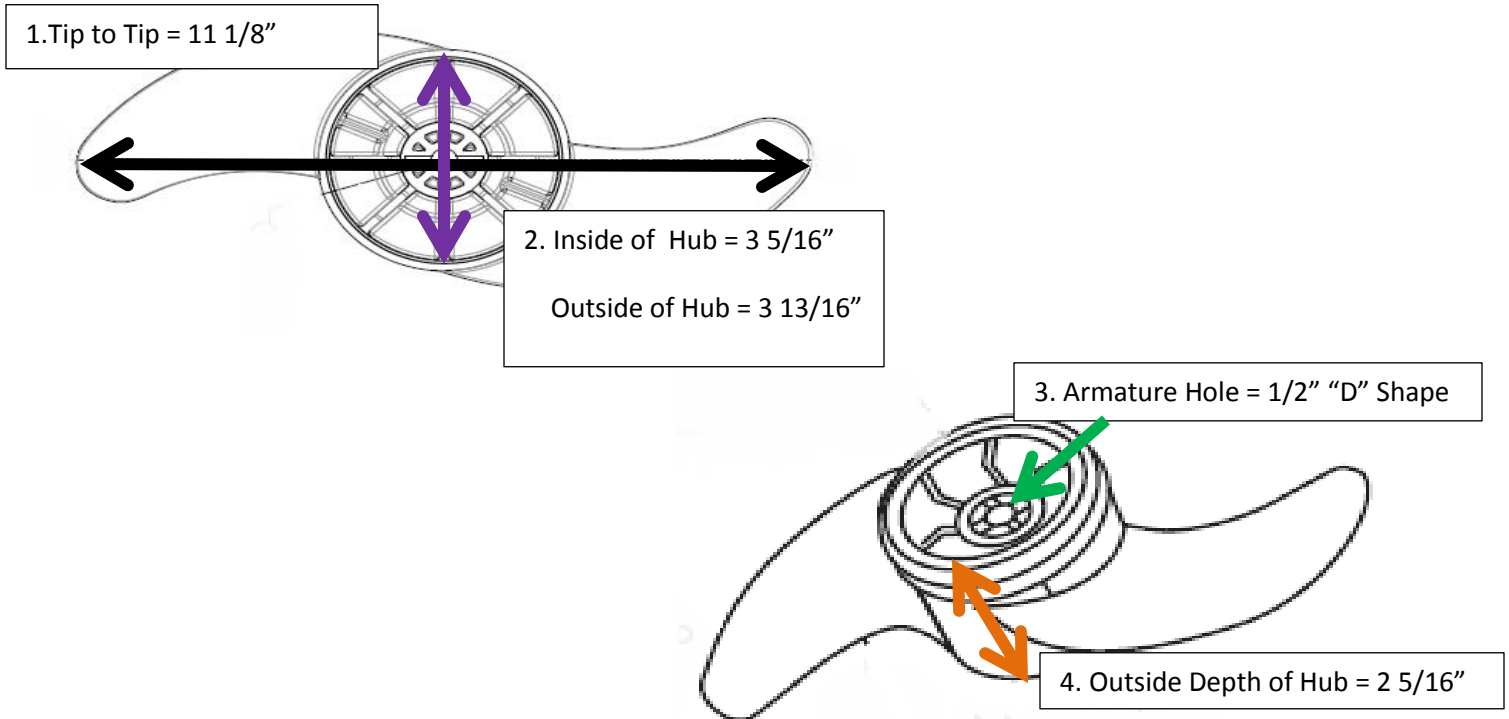

KIT #1378130 (PROP: 2331130) WEEDLESS WEDGE – “D” SLOT

FINISHED GOODS PROP KIT #MKP-24 (1865013)

MOTORS WITH SERIAL NUMBER PREFIX “MKA”

Drive Pin number = N/A

Prop Washer number = 2091701

Prop Nut number = 2093101

FITS-MOTOR DIAMETER: 4"

Maxxum Bowmount series: MAX 101/FC, MAX 101/HC, MAX 101/HC-3X Steering

Riptide Bowmount series: RT 101/HC

Riptide Transom series: RT101/S, RT 101/S-3X Steering

Vector series: VECTOR 101-3X Steering