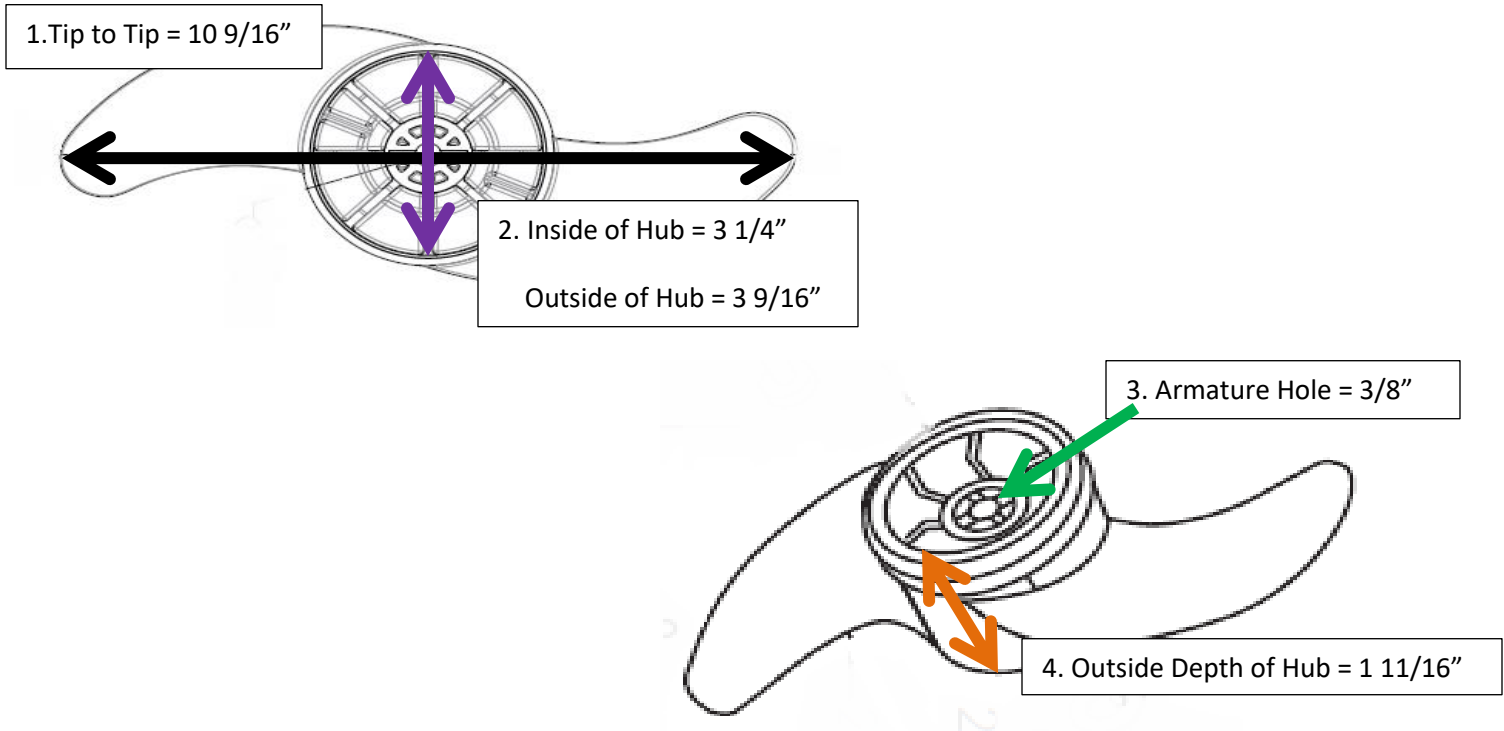

**KIT #1378170 (PROP: 2091170) POWER PROP GENERATION II**

**FINISHED GOODS PROP KIT #MKP-37 (1865022)**

**MOTORS WITH SERIAL NUMBER PREFIX "J" THROUGH "O"**

*Interchangeable with the MKP-32 Weedless Wedge 2 prop*

Drive Pin number = 2092600

Prop Washer number = 2151726

Nyloc Prop Nut number = 2053101

**FITS-MOTOR DIAMETER: 3 5/8"**

**Endura series: ENDURA C2 50, ENDURA C2 55, ENDURA C2 PRO 55, ENDURA MAX 50, ENDURA MAX 55, CLASSIC 55**

**Traxxis series: TRAXXIS 50, TRAXXIS 55, TRAXXIS 55SC, TRAXXIS 70**

**Riptide Transom: RT 50SC, RT 55SC, RT 55, RT 55/V**

**Engine Mount series: 55EM, RT 55EM**

**CAMO 55**