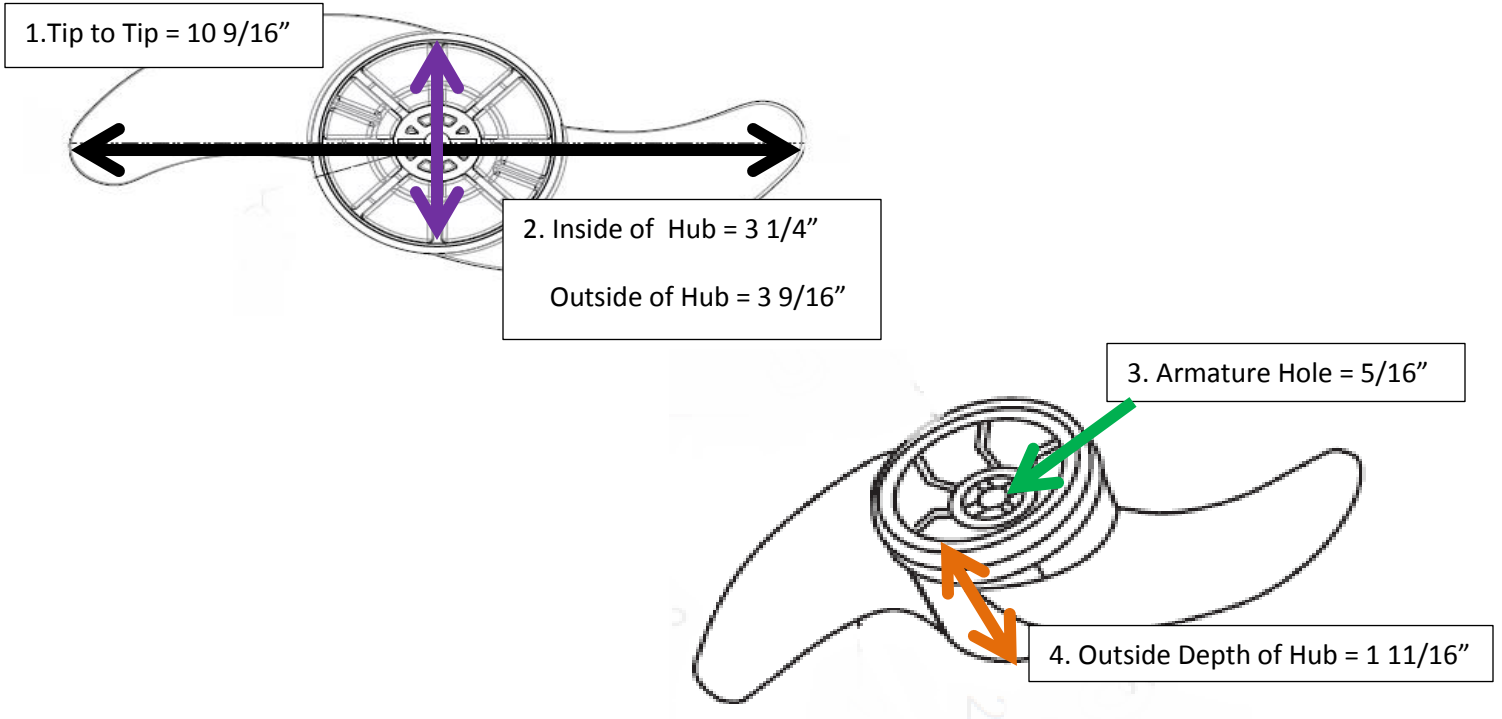

KIT #1378123 (PROP: 2091130) POWER PROP (obsolete)

FINISHED GOODS PROP KIT #MKP-25 (1865015)

Drive Pin number = 2092600

Prop Washer number = 2151726

Nyloc Prop Nut number = 2053101

FITS:

Engine Mount series: EM42, EM48, EM96