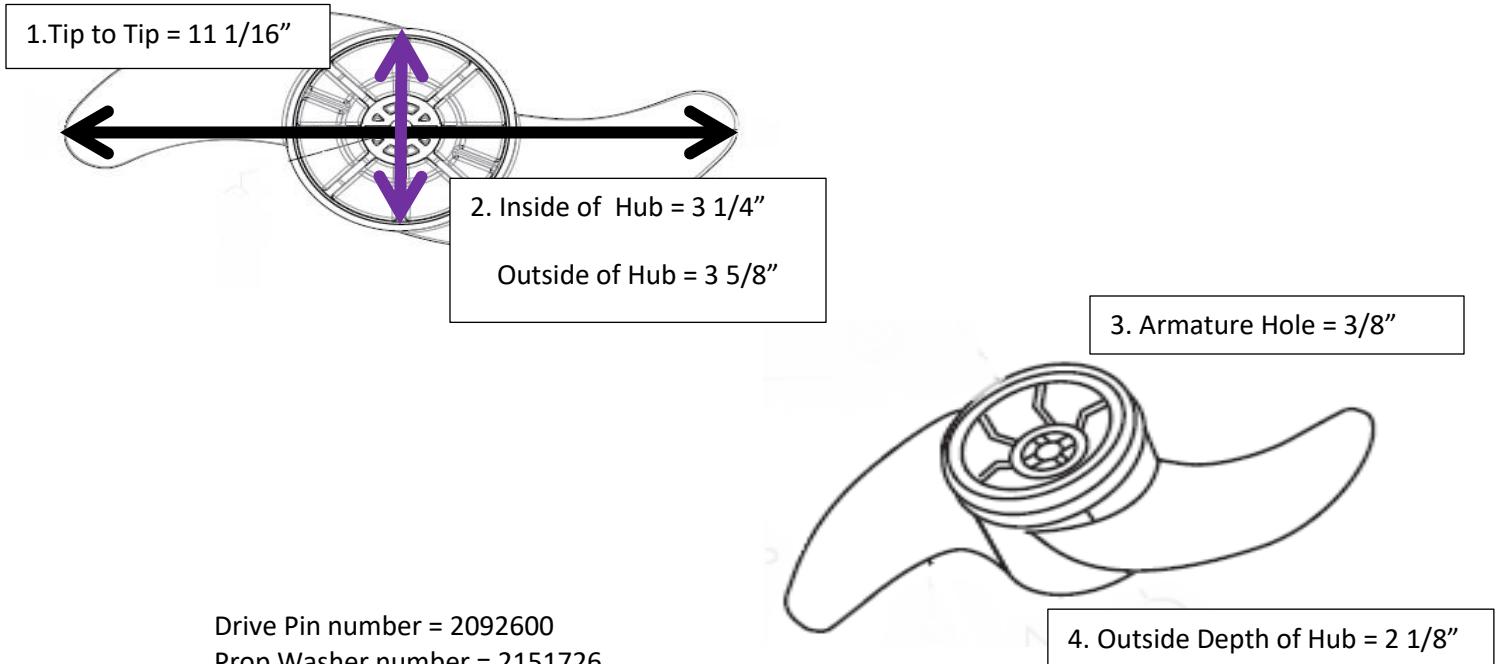

**KIT #1378131 (PROP: 2091160) WEEDLESS WEDGE 2
FINISHED GOODS PROP KIT #MKP-32 (1865017)**

MODELS WITH SERIAL NUMBER PREFIX "WW" OR "J" THROUGH "O"
Interchangeable with the MKP-37 Power Prop

Drive Pin number = 2092600
Prop Washer number = 2151726
Nyloc Prop Nut number = 2053101

FITS-MOTOR DIAMETER: 3 5/8"

Maxxum Bowmount series: MAX 55FC, MAX 55SC/FC, MAX 55SC/HC, MAX 55SC-3X Steering, MAX 65SC/FC, MAX 70FC, MAX 70SC/FC, MAX 70SC/HC, MAX 70/HC-3X Steering

All Terrain series: 44 AT/MAXXUM, 45AT, 47AT, 50AT, 55AT, 55AT/HC, 55 AT/MAXXUM, 65AT