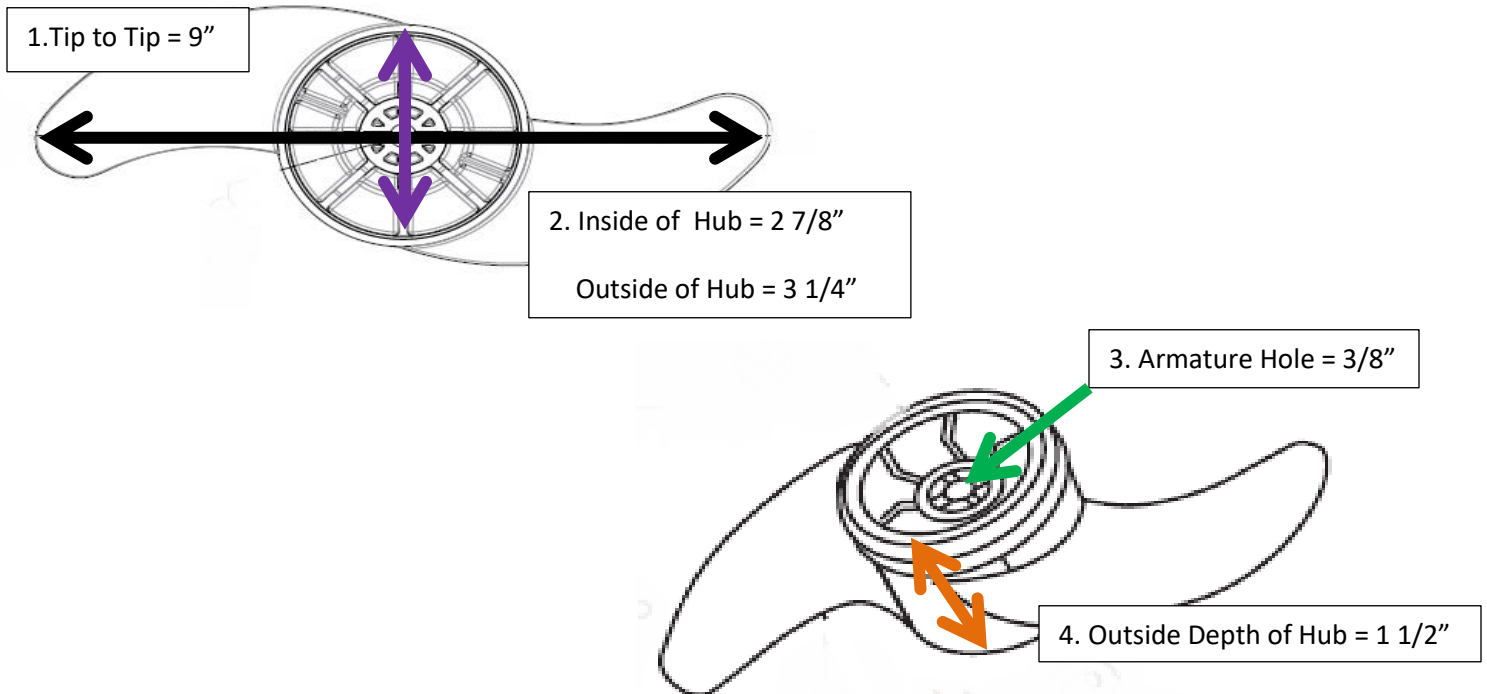

Drive Pin number = 2092600

Prop Lock Washer number = 2051700

Prop Nut number = 2053100

FITS-MOTOR DIAMETER: 3 1/4"

24 LTD, 35, 35A, 35 Classic (35A), 35 Turbo, 36 LTD, 40T Turbo, 65, 65 Classic, 65MX, 65MXN, 65MXNa, 65N, 65NA, 65T, Classic 28, Vector 40, 44AT, Camo 44 & 45, Edge 40 & 45, Traxxis 33 & 45, 365 Turbo, 635 LTD, 565N, 565Na, 565T, 665MXNa, 736 LTD, 765MXNa, 765MXt, 865MXt, Mag 24, Mag 30, Mag 36, Mag 40