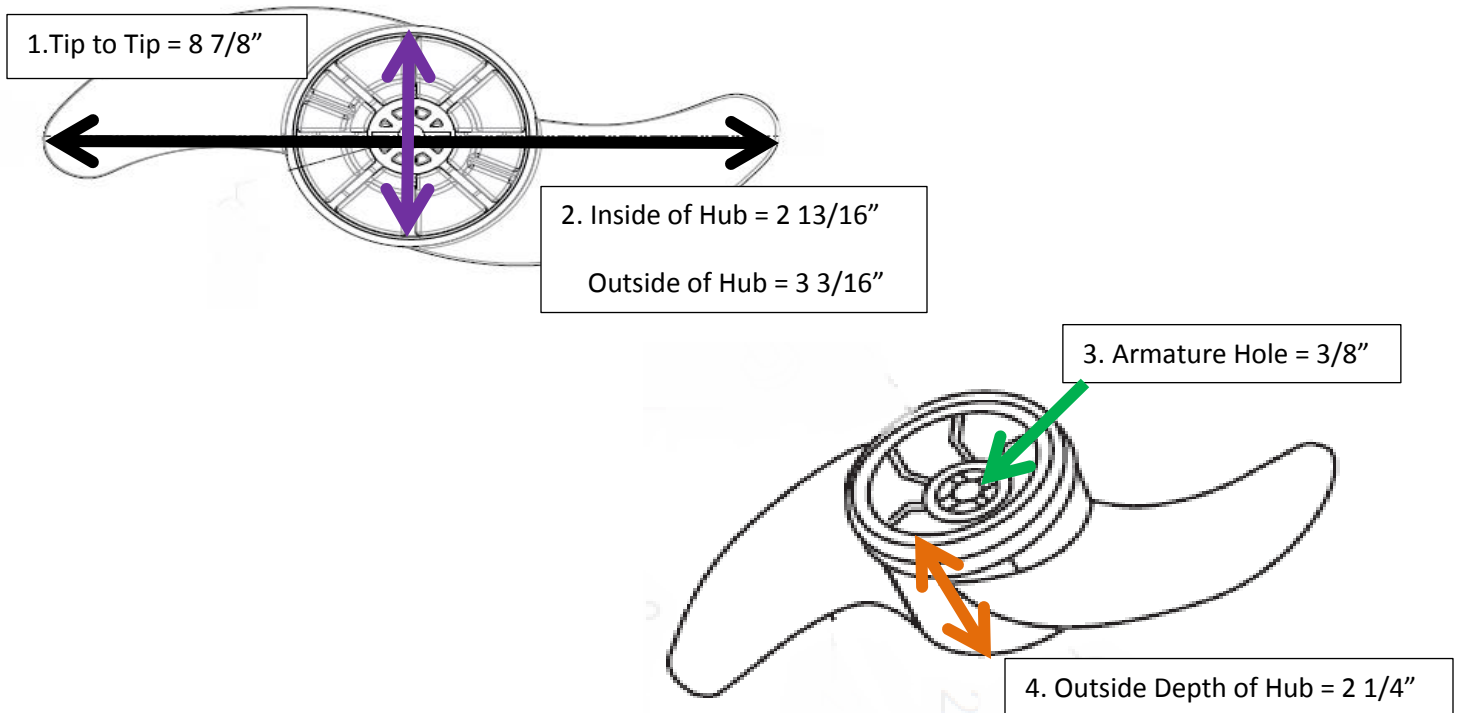

**KIT #1378211 (PROPS: 206114, 206115, 2061151)**

**FINISHED GOODS PROP KIT #MKP-3 (1865004)**

Drive Pin number = 2092600

Prop Lock Washer number = 2051700

Prop Nut number = 2053100

**FITS:**

**"W" series motors: 55W, 65W, 365W, 555W, 565W**