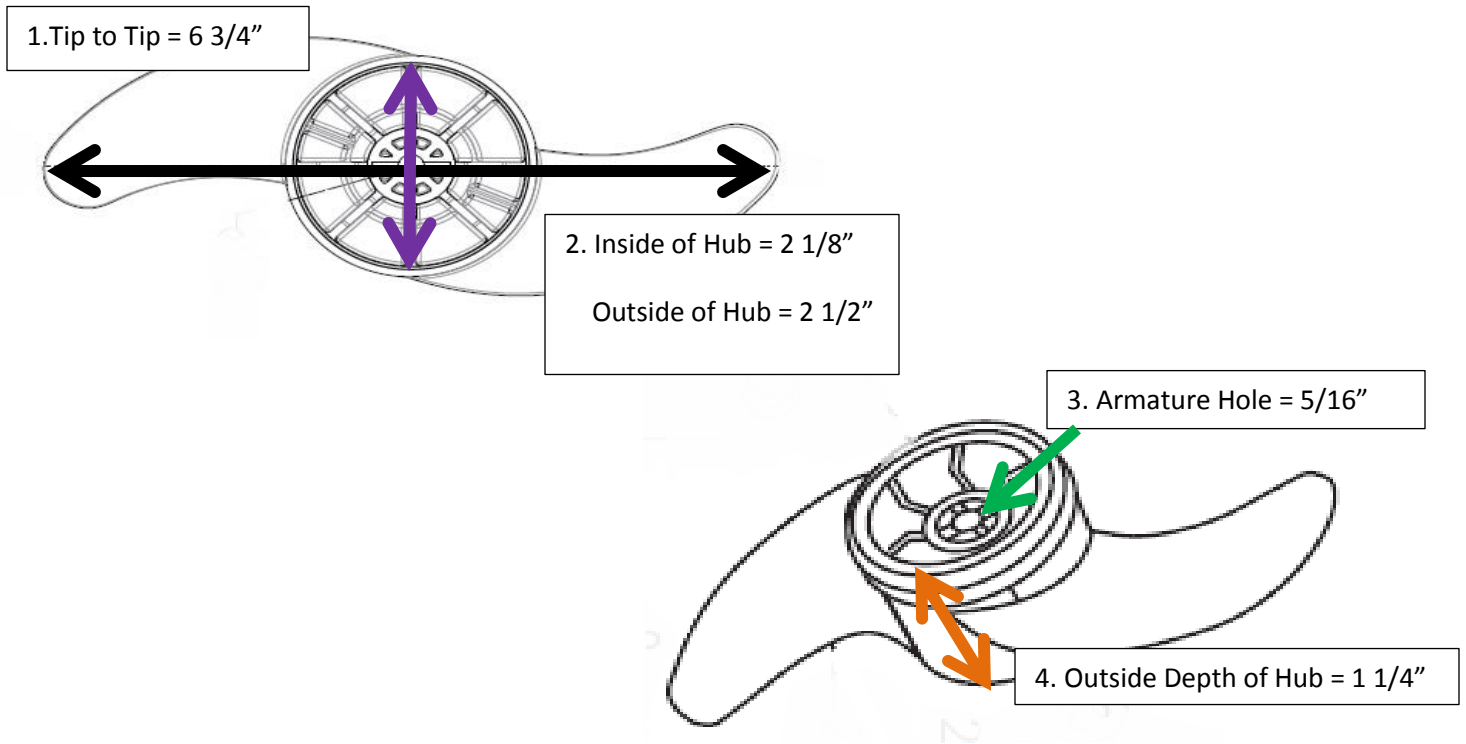

KIT #1378120 (PROP: 2031130)

FINISHED GOODS PROP KIT #MKP-5 (1865000)

Drive Pin number = 2092600

Prop Lock Washer number = 2011720

Prop Nut number = 2033110

FITS:

35N