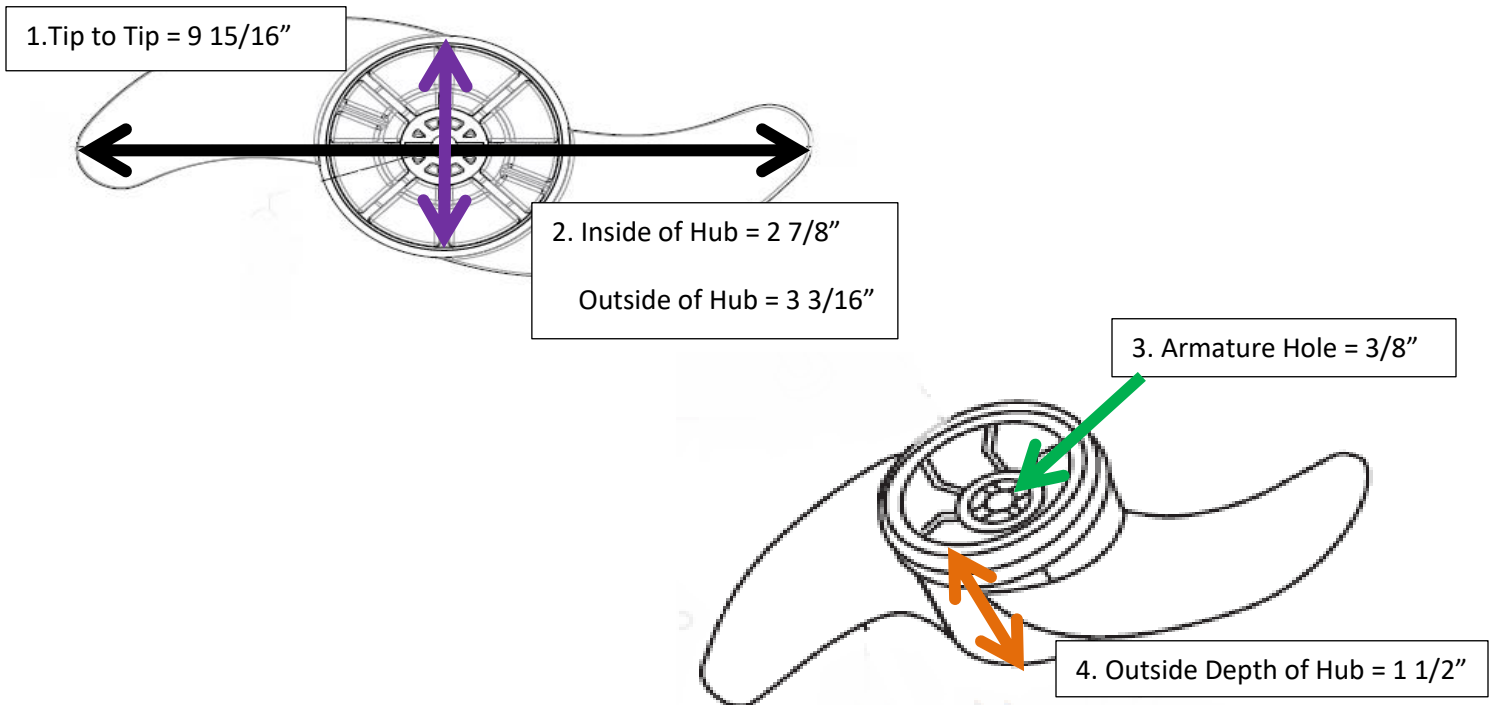

**KIT #1378126 (PROP: 2061125) WEEDLESS WEDGE
FINISHED GOODS PROP KIT #MKP-6 (1865003)**

MODELS WITH SERIAL NUMBER PREFIX "MKJ", "MKA" OR "J" THROUGH "O"
Interchangeable with the MKP-2 Power Prop

Drive Pin number = 2092600

Prop Lock Washer number = 2051700

Prop Nut number = 2053100

FITS- MOTOR DIAMETER: 3 1/4"

All Terrain series: 30AT, 33AT, 36AT, 36AT/H, 40AT, 40AT/H

Turbo series: 30T, 35T, 40T, 50T, 50MXT, 65T, 70WC, 365T, 565T, 665MXT, 765MXT, 865MXTA