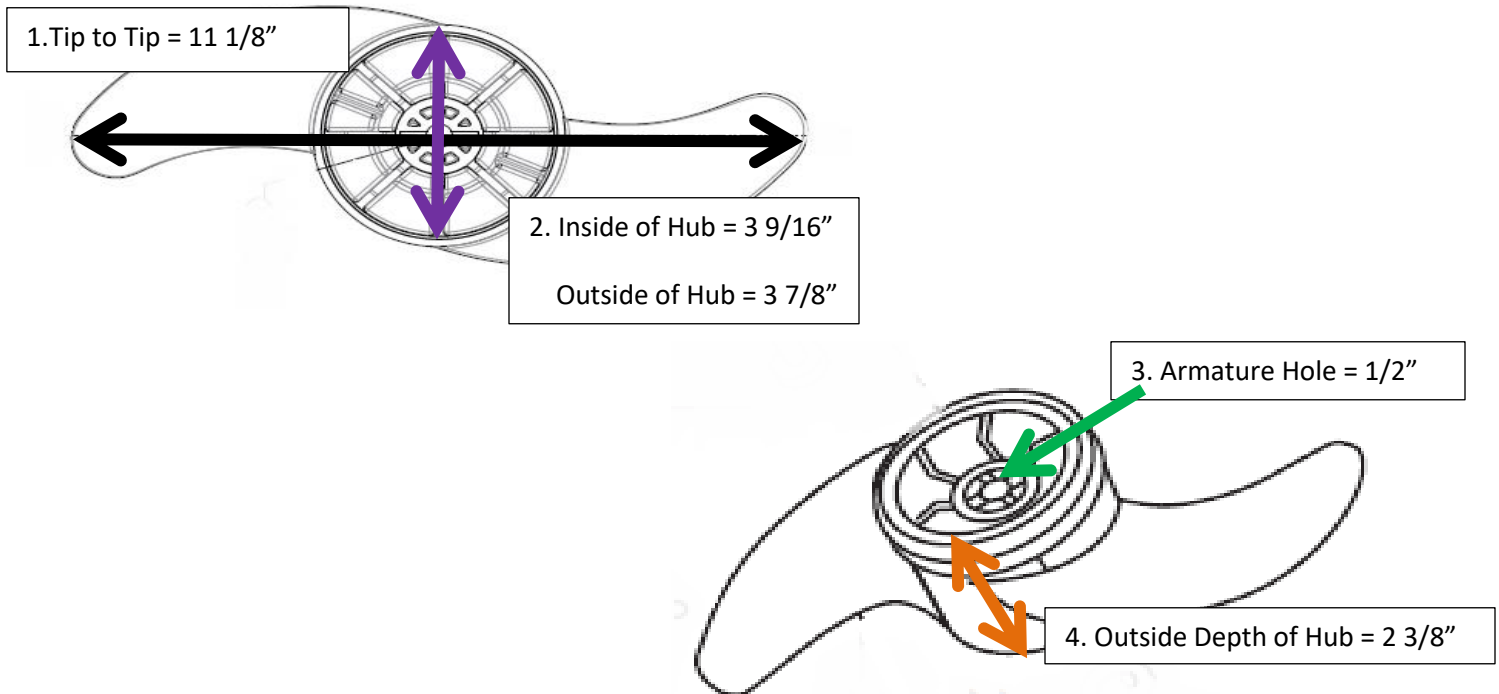

Drive Pin number = 2092600

Prop Lock Washer number = 2091700

Prop Nut number = 2093100

FITS-MOTOR DIAMETER: 4"

3 HPa, 4 HPa, 3.1 HP/S, 4.3 HP/S, 3.1 HP/B, 4.3 HP/B, RT 3.1/S, RT4.3/S, RT3.1/B, RT4.3/B

Extreme series: 55EX, 70EX

All Terrain series: 70AT/H, 55AT/H

Riptide Bowmount series: RT 55/B, RT 70/HC, RT 74/HC, RT 74/HC-3X Steering

Maxxum Bowmount series: MAX 65/FC, MAX 74/FC, MAX 74/HC, MAX 74/HC-3X Steering

Riptide Transom series: RT 55/S, RT 70/S, RT 74/S, RT 74/S-3X Steering

PowerDrive series: 74 PD, 74 PD/AP, RT 74 PD/AP

Genesis series: 74, 74 AP

Vantage series: 74

Vector series: Vector 74-3X Steering