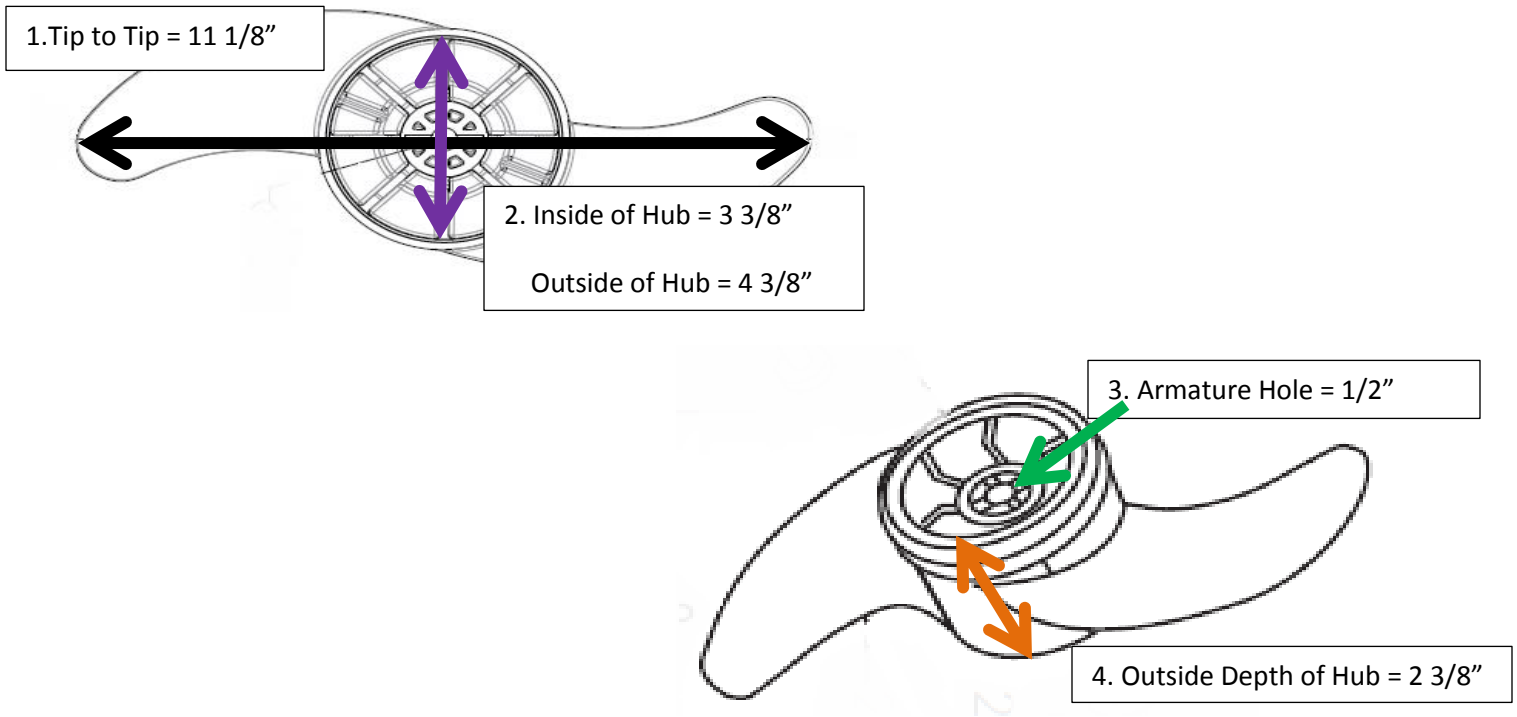

**KIT #1378160 (PROP: 2341160) WEEDLESS WEDGE 2
FINISHED GOODS PROP KIT #MKP-38 (1865023)**

MOTORS WITH SERIAL NUMBER PREFIX "O"

Drive Pin number = 2262658

Prop Washer number = 2091701

Nyloc Prop Nut number = 2093101

FITS-MOTOR DIAMETER: 4 1/2" (112 LB)

Fortrex series: FORTREX 112/FC, FORTREX 112/HC

Riptide Bowmount series: RT 112SF/HC

Terrova series: TERROVA 112, TERROVA 112/AP

Riptide ST series: RT 112ST, RT 112ST/AP