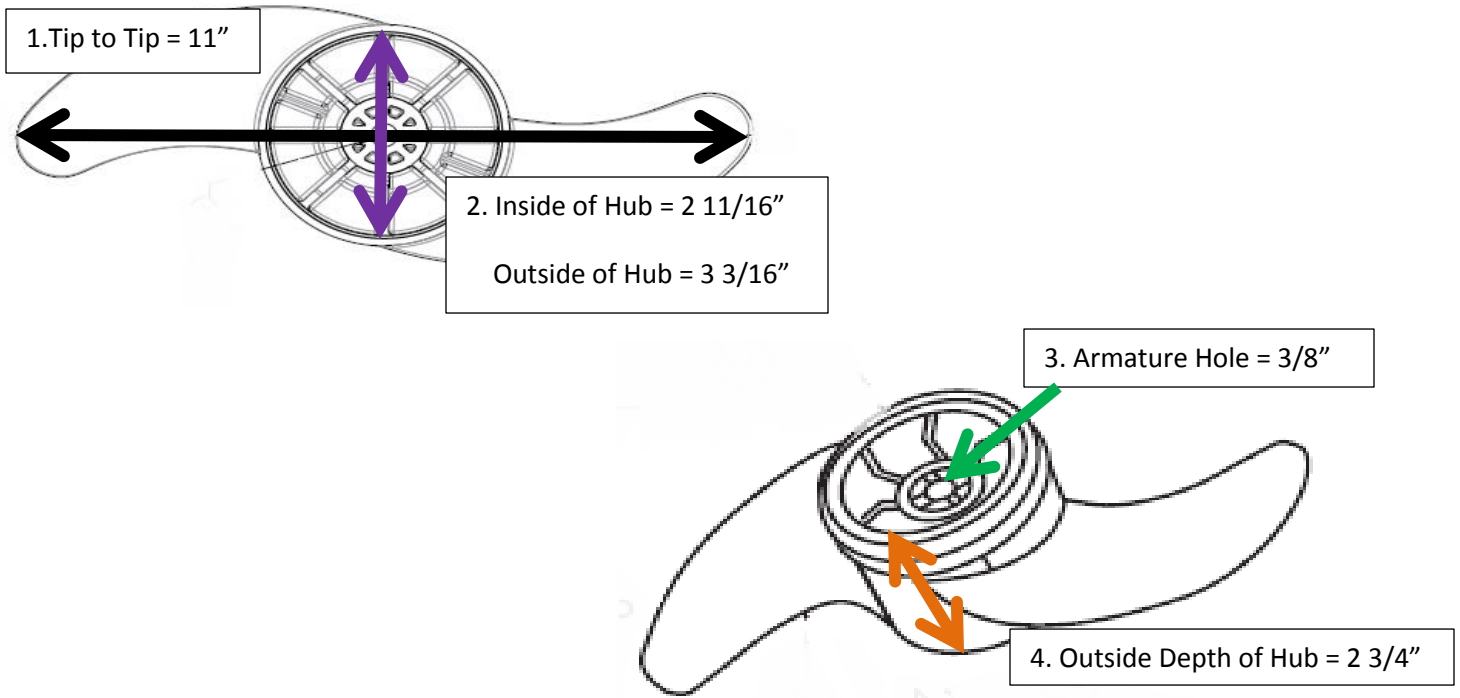

KIT #2001197 (PROPS: 2080110, 208110, 208111, 208112)

Drive Pin number = 2092600

Prop Washer number = 2051700

Prop Nut number = 2053100

FITS:

85, 385, 585

"A" series motors: 85A, 385A, 585A

"B" series motors: 585B