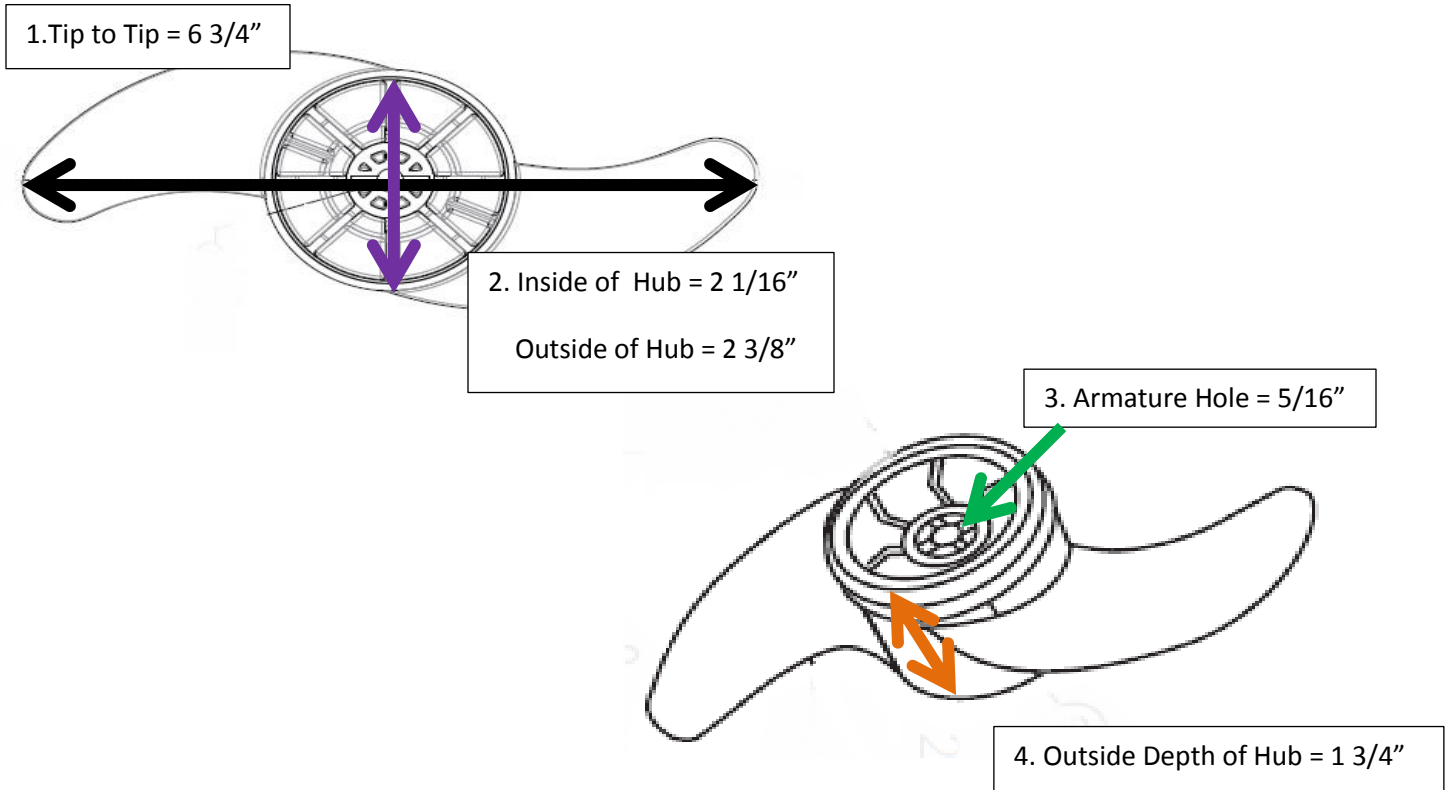

**KIT #1378111 (PROPS: 203114, 203115, 2031151)**

**FINISHED GOODS PROP KIT #MKP-1 (1865001)**

Drive Pin number = 2092600

Prop Lock Washer number = 2011720

Prop Nut number = 2033110

**FITS:**

**"W" series motors: 10W, 15W, 25W, 35W**